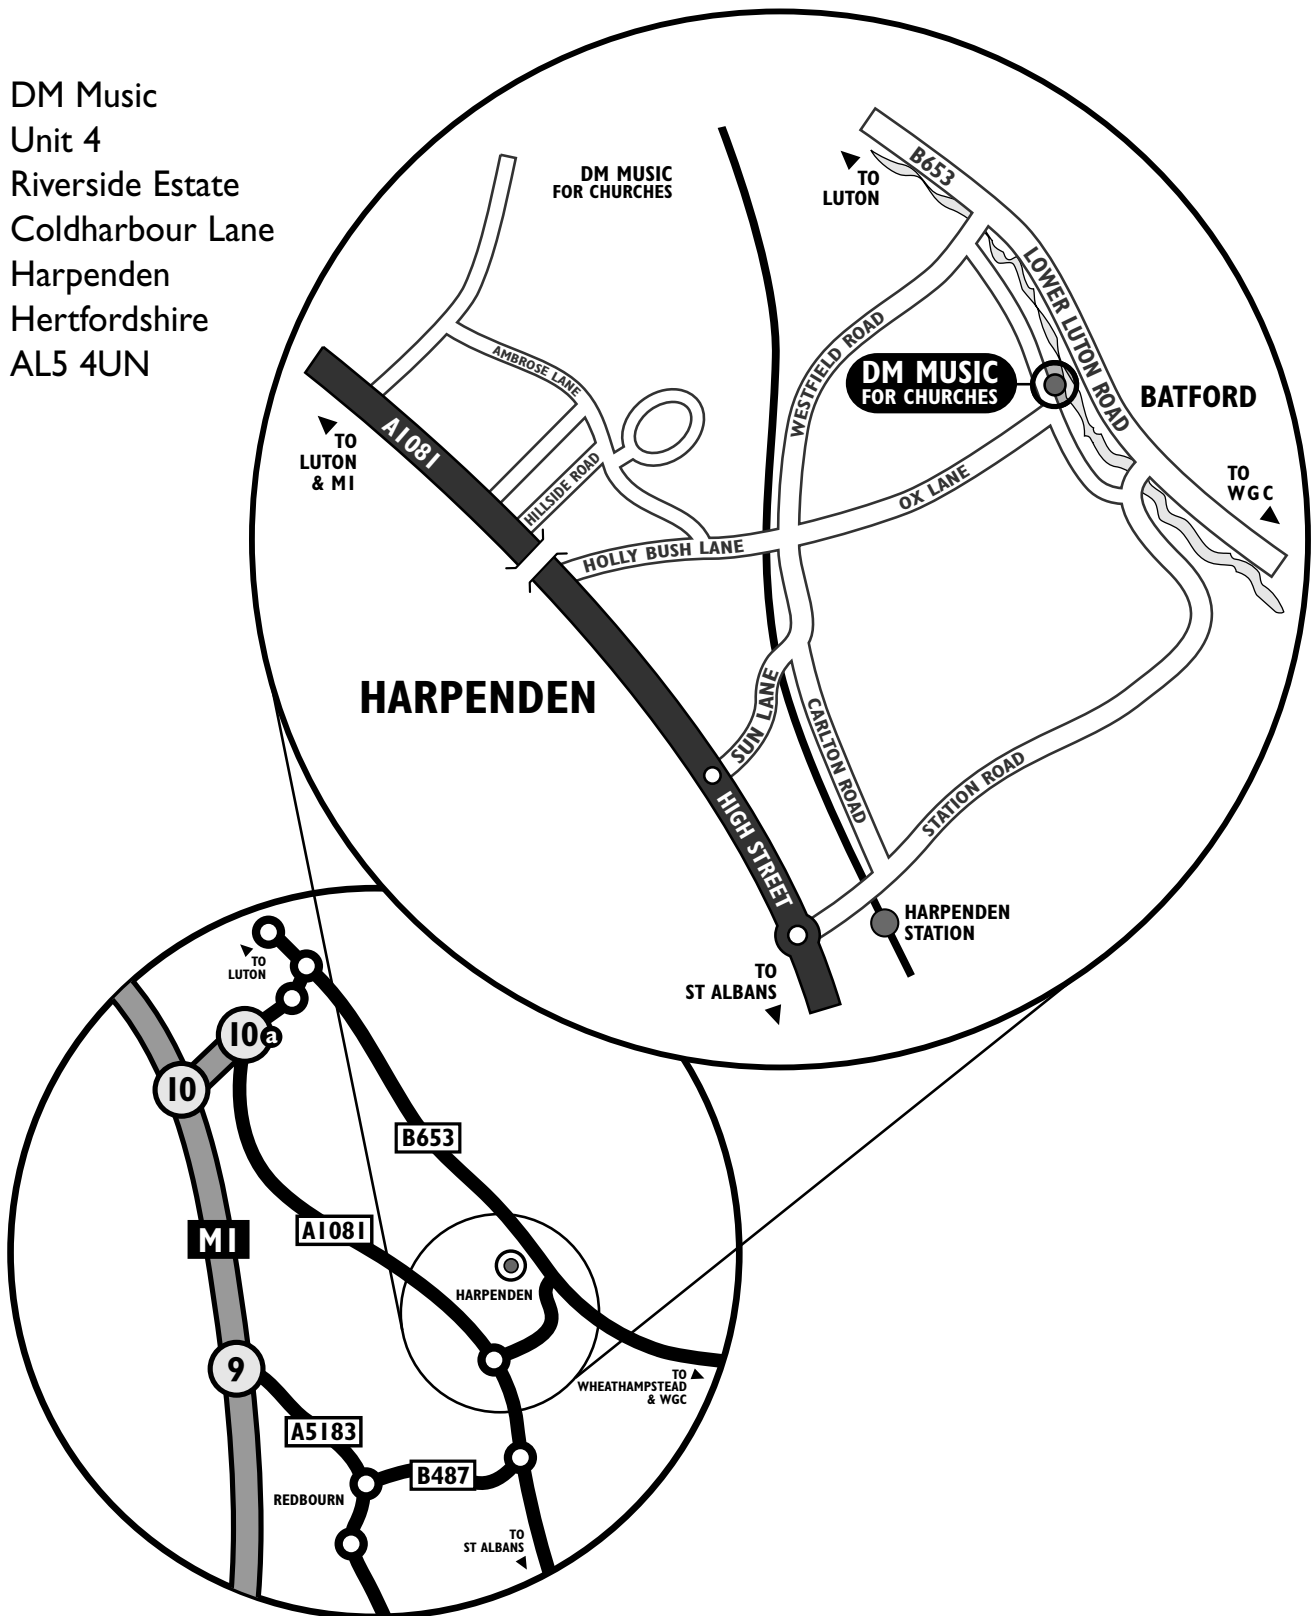

DM MUSIC FOR CHURCHES

HOW TO GET HERE

DM Music
Unit 4
Riverside Estate
Coldharbour Lane
Harpenden
Hertfordshire
AL5 4UN

DM Music for Churches, Unit 4, Riverside Estate, Coldharbour Lane, Harpenden, Hertfordshire, AL5 4UN.